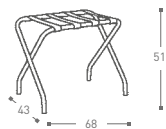

Ohne Rückenlehne
geklappt (B x H x T)
68 x 65 x 9 cm