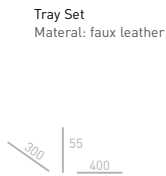

190001

Tablett
Tray

190003

Sachet-Behälter
mit zwei Fächern
Sachet Box
with two compartments

190002

Sachet-Behälter
mit zwei Fächern
Sachet Box
with two compartments