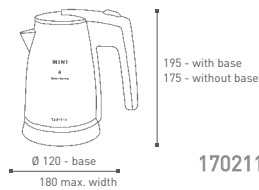

0.5 litre capacity
Integrated heating element
Cordless, 360° rotation
Automatic shut-off
Boil dry protection
Indicator light
Lid with safety interlock
Stainless steel housing

170211 chrom gebürstet/schwarz
brushed chrome/black