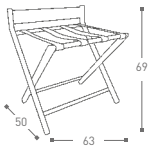

Ohne Rückentlehne
geklappt (B x H x T)
63 x 72 x 11 cm