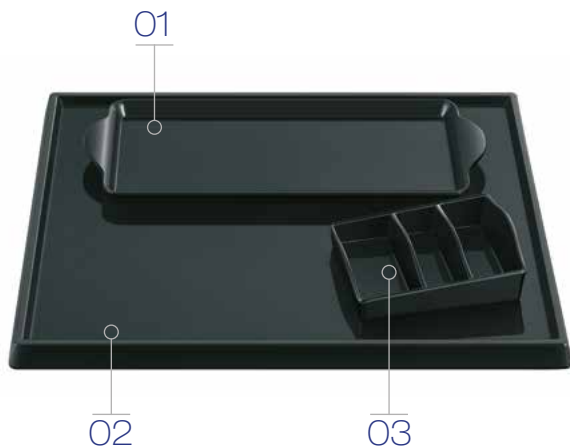

BRIDGE TRAY, Holztablett mit Schubfach
260 x 44 x 160 mm (B x H x T)
Material: Bambus und Melamin
mahagoni/matt schwarz

Zwei Keramik-Tassen
250 ml
schwarz, innen weiß
Höhe 100 mm, Ø 85 mm

MINI Water Kettle
brushed chrome / black
Further information on page 3

BRIDGE TRAY, wooden tray with drawer
260 x 44 x 160 mm (W x H x D)
Material: bamboo and melamine
mahogany / matt black

Two Ceramic Mugs
250 ml
black, inside white
Height 100 mm, Ø 85 mm

Tea Time

WELCOME TRAY SOLUTION