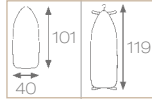

MINI-MAX

160215

Bügelbrett Mini-Max
Ironing Board Mini-Max