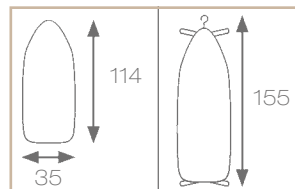

Für Sahara oder SteamWorks
Hotel-Bügeleisen

For Sahara or SteamWorks
Hotel Irons

E-ZEE CONCEPT

Bügelbrett mit Bügeleisenablage
Feuerfester, gepolsterter Bezug
Höhenverstellbar bis 89 cm
Stabiles Gestell mit Transportsicherung
Material Gestell: Stahlrohr
Pulverbeschichtung, silber

Ironing board with iron rest
Anti-Fire cover with foam underlay
Height adjustable up to 89 cm
Sturdy frame with transport safety lock
Material legs: tubular steel
Powder coated silver finish

Gewicht / Weight

Bügelbrett / Board E-Zee	4,7 kg
Bügeleisen / Iron Sahara	0,8 kg
Bügeleisen / Iron SteamWorks	1,1 kg

160175 E-ZEE SAHARA
Bügelbrett mit Trockenbügeleisen
Ironing board with dry iron

160167 E-ZEE STEAMWORKS
Bügelbrett mit Dampfbügeleisen
Ironing board with steam iron

160111 E-ZEE
Bügelbrett
Ironing board