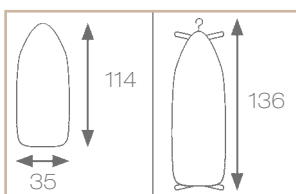

160200 MI-PRO SAHARA
Bügelbrett mit Sicherheitshalterung
und Trockenbügelleisen
Ironing board with safety holder
and dry iron

160203 MI-PRO STEAMWORKS
Bügelbrett mit Sicherheitshalterung
und Dampfbügelleisen
Ironing board with safety holder
and steam iron

160212 MI-PRO
Bügelbrett ohne Sicherheitshalterung
Ironing board without safety holder