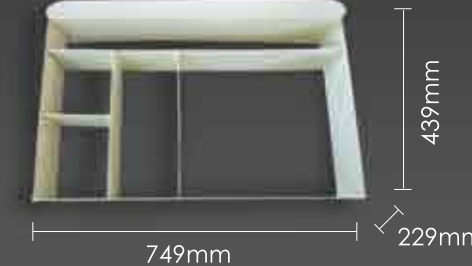

1-HK-2334
TOP TRAY ORGANIZER