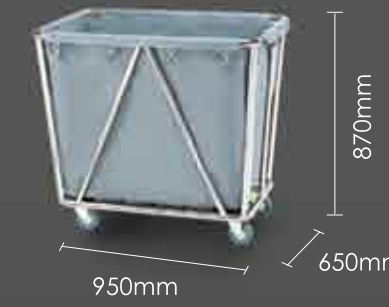

## LAUNDRY CARTS

**1-HK-1105**

**Description**  
Round Design, Stainless Steel Tube Frame Design, Nylon Bag and Four Swivel Casters, 3" Wheels

**1-HK-1128**

**Description**  
Folding Stainless Steel Tube Frame Design, Nylon Bag and Four Swivel Casters, 3" Wheels