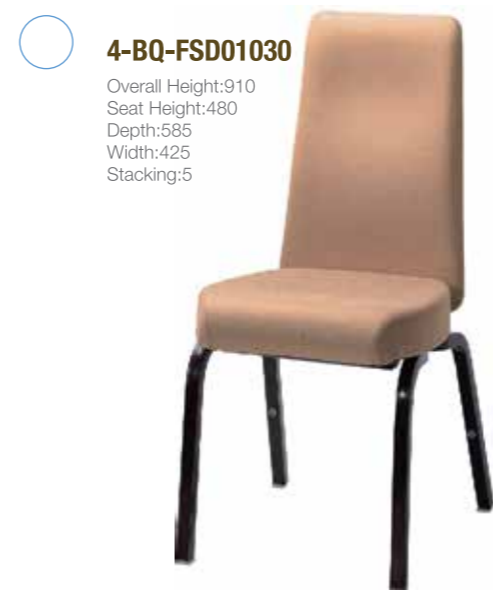

**4-BQ-FCA02070**  
Overall Height:965  
Seat Height:470  
Depth:550  
Width:440  
Stacking:5

**4-BQ-FCA02010**  
Overall Height:925  
Seat Height:470  
Depth:550  
Width:440  
Stacking:5

**4-BQ-FCA02040**  
Overall Height:940  
Seat Height:470  
Depth:550  
Width:440  
Stacking:5

Non-Flex back

Flex back

Flex back

**4-BQ-FSD01080**  
Overall Height:910  
Seat height:480  
Depth:585  
width:425  
Stacking:5

**4-BQ-FSD02080**  
Overall Height:920  
Seat height:480  
Depth:585  
width:425  
Stacking:5