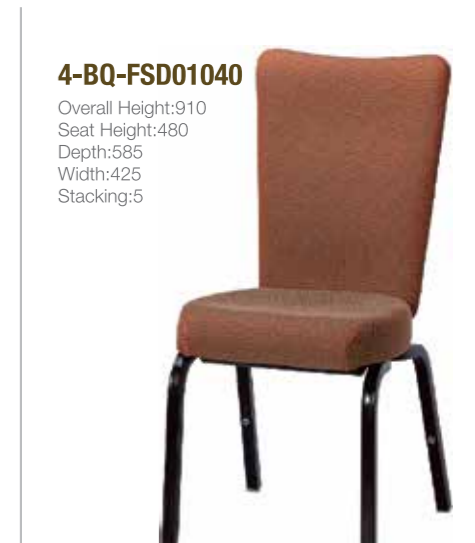

**4-BQ-FCA02070**  
Overall Height:965  
Seat Height:470  
Depth:550  
Width:440  
Stacking:5

**4-BQ-FCA02010**  
Overall Height:925  
Seat Height:470  
Depth:550  
Width:440  
Stacking:5

**4-BQ-FCA02040**  
Overall Height:940  
Seat Height:470  
Depth:550  
Width:440  
Stacking:5

Non-Flex back

Flex back

Flex back

**4-BQ-FSD01080**  
Overall Height:910  
Seat height:480  
Depth:585  
width:425  
Stacking:5

**4-BQ-FSD02080**  
Overall Height:920  
Seat height:480  
Depth:585  
width:425  
Stacking:5