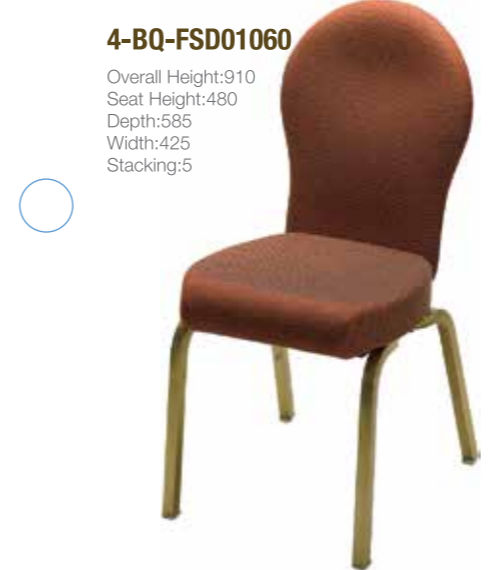

**4-BQ-FCA02070**  
Overall Height:965  
Seat Height:470  
Depth:550  
Width:440  
Stacking:5

**4-BQ-FCA02010**  
Overall Height:925  
Seat Height:470  
Depth:550  
Width:440  
Stacking:5

**4-BQ-FCA02040**  
Overall Height:940  
Seat Height:470  
Depth:550  
Width:440  
Stacking:5

Non-Flex back

Flex back

Flex back

**4-BQ-FSD01080**  
Overall Height:910  
Seat height:480  
Depth:585  
width:425  
Stacking:5

**4-BQ-FSD02080**  
Overall Height:920  
Seat height:480  
Depth:585  
width:425  
Stacking:5

**4-BQ-FSD01020**  
Overall Height:910  
Seat Height:480  
Depth:585  
Width:425  
Stacking:5

**4-BQ-FSD02090**  
Overall Height:920  
Seat Height:480  
Depth:585  
width:425  
Stacking:5

**4-BQ-FYD04030**  
Overall Height:925  
Seat height:470  
Depth:600  
width:455  
Stacking:10

\* 4-BQ-FYD02030 (Non flex back)

**4-BQ-FSD02020**  
Overall Height:920  
Seat Height:480  
Depth:585  
Width:425  
Stacking:5

**4-BQ-FSD02050**  
Overall Height:915  
Seat height:480  
Depth:585  
width:425  
Stacking:5