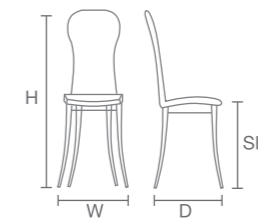

**Non-Flex back**

**4-BQ-FPA02100**

Overall Height:950  
Seat Height:470  
Depth:550  
Width:435  
Stacking:5

Non-Flex back

**4-BQ-FPA02010**  
Overall Height:935  
Seat Height:470  
Depth:550  
Width:435  
Stacking:5