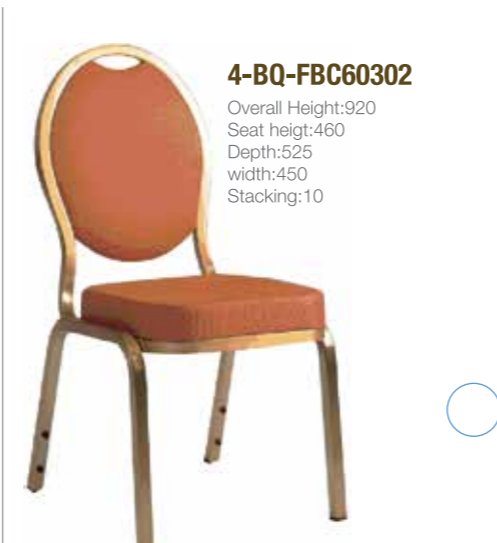

**4-BQ-FCA02070**  
Overall Height:965  
Seat Height:470  
Depth:550  
Width:440  
Stacking:5

**4-BQ-FCA02010**  
Overall Height:925  
Seat Height:470  
Depth:550  
Width:440  
Stacking:5

**4-BQ-FCA02040**  
Overall Height:940  
Seat Height:470  
Depth:550  
Width:440  
Stacking:5

Non-Flex back

Flex back

Flex back

**4-BQ-FSD01080**  
Overall Height:910  
Seat height:480  
Depth:585  
width:425  
Stacking:5

**4-BQ-FSD02080**  
Overall Height:920  
Seat height:480  
Depth:585  
width:425  
Stacking:5