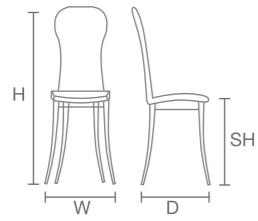

**Non-Flex back**

**4-BQ-FPA02100**

Overall Height:950  
Seat Height:470  
Depth:550  
Width:435  
Stacking:5

Non-Flex back

**4-BQ-FPA02010**  
Overall Height:935  
Seat Height:470  
Depth:550  
Width:435  
Stacking:5

**4-BQ-FPA02012**  
Overall Height:880  
Seat Height:470  
Depth:520  
Width:465  
Stacking:5

Non-Flex back

**4-BQ-FPA02120**  
Overall Height:940  
Seat Height:470  
Depth:550  
Width:435  
Stacking:5

**4-BQ-FPA02110**  
Overall Height:950  
Seat Height:470  
Depth:550  
Width:435  
Stacking:5