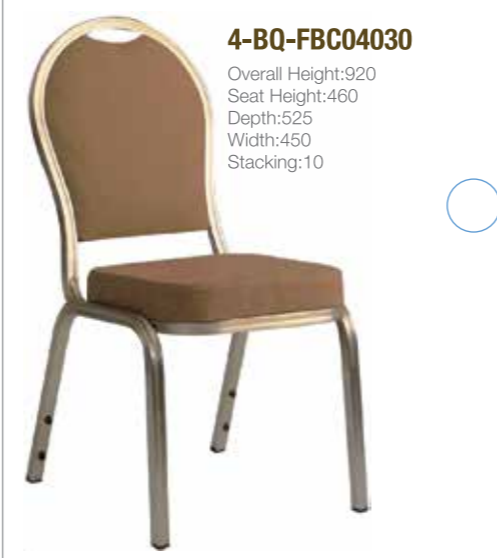

**4-BQ-FCA02070**  
Overall Height:965  
Seat Height:470  
Depth:550  
Width:440  
Stacking:5

**4-BQ-FCA02010**  
Overall Height:925  
Seat Height:470  
Depth:550  
Width:440  
Stacking:5

**4-BQ-FCA02040**  
Overall Height:940  
Seat Height:470  
Depth:550  
Width:440  
Stacking:5

Non-Flex back

Flex back

Flex back

**4-BQ-FSD01080**  
Overall Height:910  
Seat height:480  
Depth:585  
width:425  
Stacking:5

**4-BQ-FSD02080**  
Overall Height:920  
Seat height:480  
Depth:585  
width:425  
Stacking:5