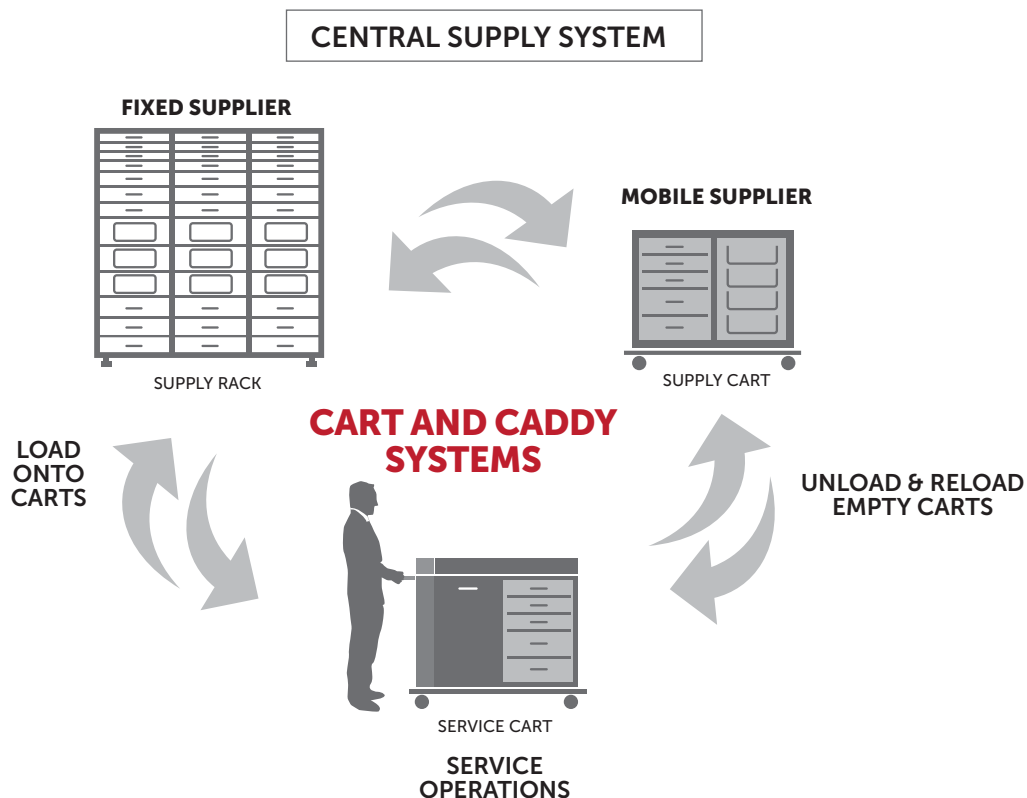

By pre-determining, storing, loading and distributing supplies separately, room attendants can focus on providing room attendance services without the distractions of exhausted supplies and runs to replenish emptied caddies. Additionally, use of the Cart & Caddy System will allow for room attendance services to be met in a productive, efficient and timely fashion.

The Cart & Caddy system offers the choice of Supply Rack and Supply Carts for re-supply purposes. The former is permanently positioned in the pantry, while the latter is a mobile unit that can double up as a replacement. Depending on specific needs and actual floor operational requirements, Service Carts may receive re-supplies from the Supply Cart, or at the pantry.

Finally, the Cart & Caddy System has been painstakingly conceptualised to offer maximum functional versatility, efficiency, ergonomics and user-friendliness. As with all other Forbes products, each component of the Cart & Caddy series is pre-dominantly constructed with aluminium and continental parts of superior quality. With cutting-edge technology and processes, every item is impeccably finished without compromise on standards and aesthetics.