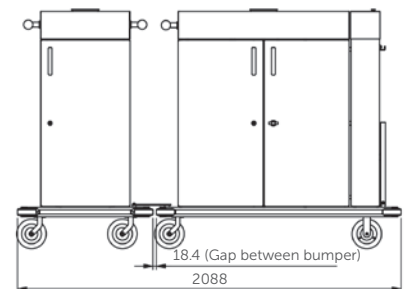

Choice of Colours

Product Code: Red Smooth Colour No: RAL 3001	Product Code: Blue Smooth Colour No: RAL 5015	Product Code: Dark Grey Colour No: RAL 7011	Product Code: Brown Colour No: RAL 8028 fine
Product Code: Green PE7007 Colour No: RAL 6018	Product Code: Grey Smooth Colour No: RAL 7035	Product Code: Black Texture Colour No: RAL 7000	Product Code: Leather Colour No: Gray Code: #462/11
Product Code: Silver PE7285 Colour No: RAL 7285	Product Code: Cream PE8118 Colour No: RAL 8188	Product Code: Black Texture Colour No: RAL 7083	Product Code: Leather Colour No: Black Code: #462/1
Product Code: Yellow Smooth Colour No: RAL 1004	Product Code: Black Smooth Colour No: RAL 9005	Product Code: Blue Texture Colour No: RAL 5015