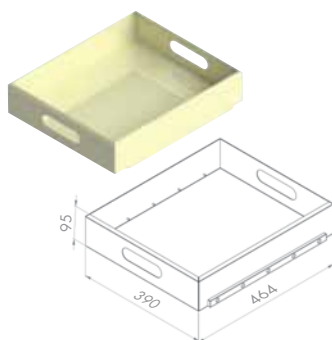

Small Drawer
6-HK-K380-0120