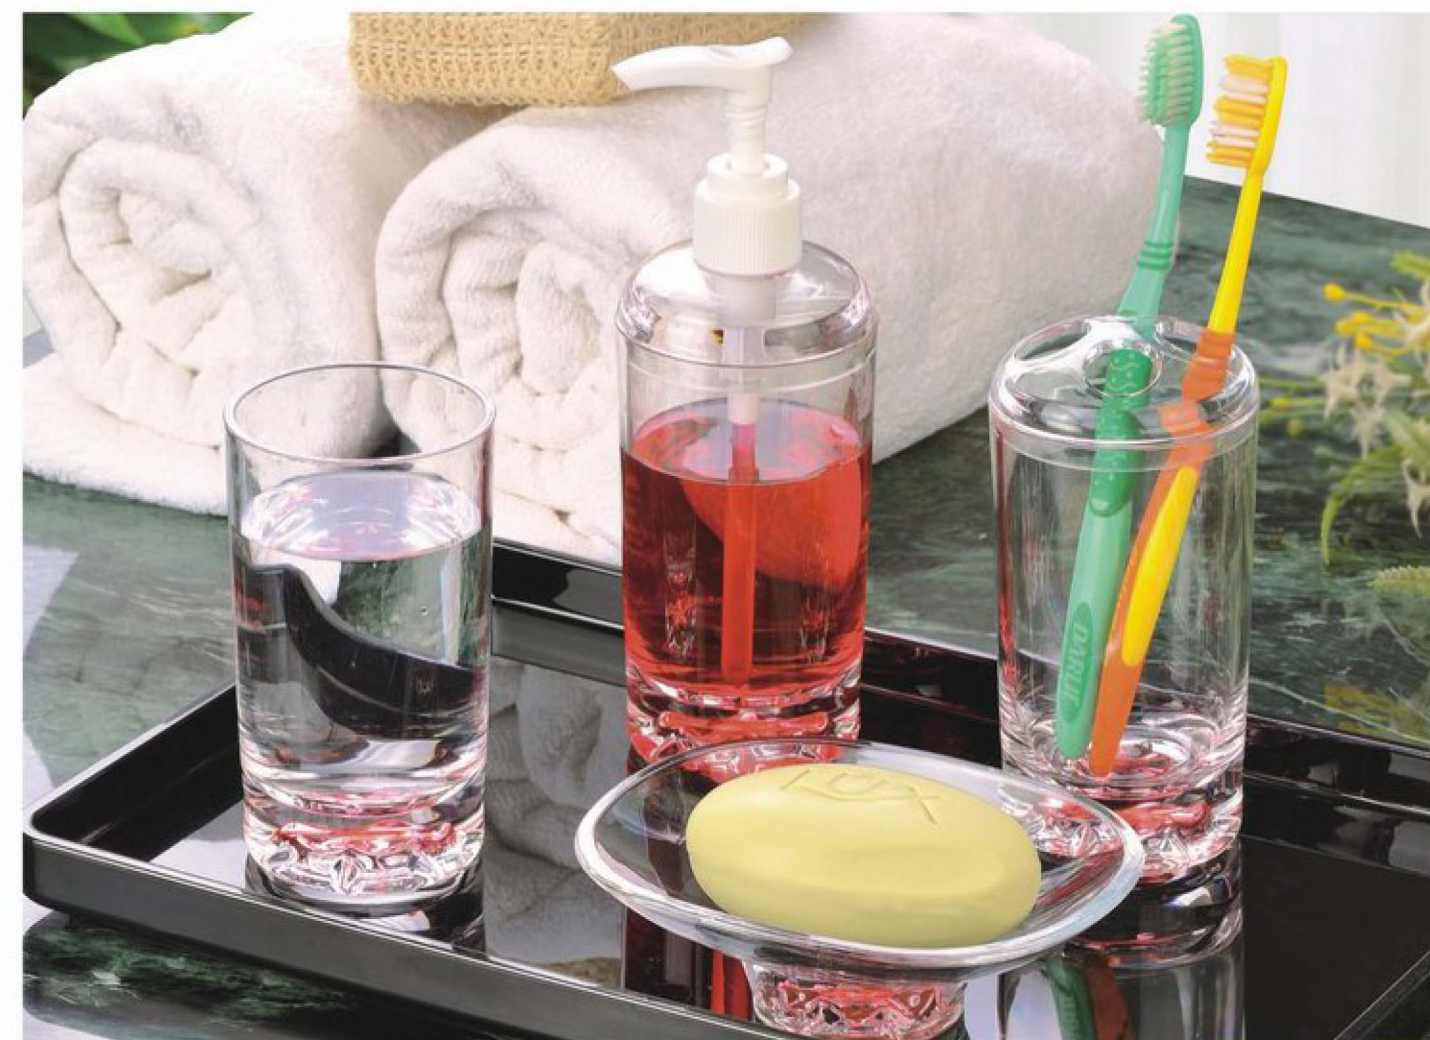

9011

9012

9013

9014

622

HOTEL ACCESSORIES

酒店客房用品

JB Mirrors made in acrylic material, create a elegant and crystal clear look frames, each of mirrors with one side normal and one side 3X magnification. wide range mirrors design including tradition standard table mirrors and innovative cosmetic organizer stand mirrors, perfect for personal titivate in room.